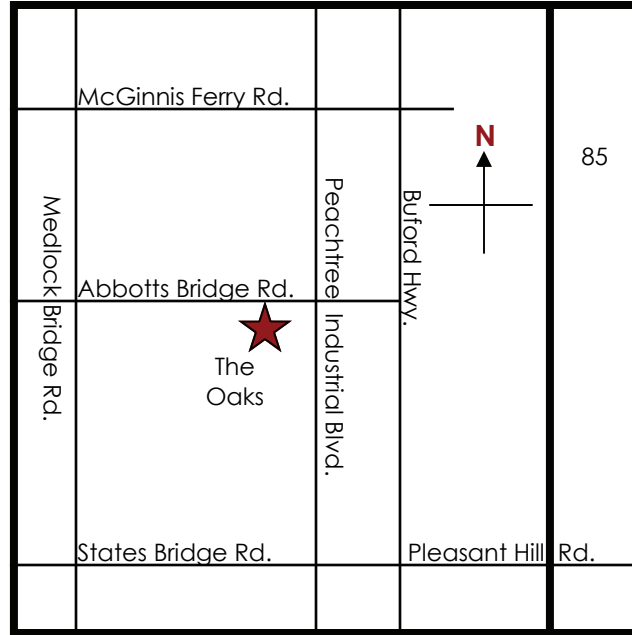

Duluth Studio

Serving the Duluth, Gwinnett & Alpharetta areas

Because we know that your time is valuable, to get the most out of your lessons please arrive 5-10 minutes prior to your scheduled appointment.

Thank you.

From Interstate 85 heading South

Exit on Sugarloaf Pkwy,
Turn Right off the exit (heading west)
Continue on Sugarloaf Pkwy. To Peachtree Industrial Blvd.
Turn Left onto Peachtree Industrial Blvd. (heading south)
Turn Right onto Abbotts Bridge Rd. (heading west)
The Oaks Shopping Center will be immediately on your left.

From Interstate 85 heading North

Exit on Pleasant Hill Rd.
Turn Left off the exit (heading west)
Continue on Pleasant Hill Rd. to Peachtree Industrial Blvd.
Turn Right onto Peachtree Industrial Blvd. (heading north)
Turn Left onto Abbotts Bridge Rd. (heading west)
The Oaks Shopping Center will be immediately on your left.

From Interstate 285

Exit onto Peachtree Industrial Blvd. North
Continue on Peachtree Industrial Blvd. to Abbotts Bridge Rd.
Turn Left onto Abbotts Bridge Rd. (heading west)
The Oaks Shopping Center will be immediately on your left.

From Alpharetta

Take States Bridge Rd. (heading east)
Turn Left onto Peachtree Industrial Blvd. (heading north)
Turn Left onto Abbotts Bridge Rd. (heading west)
The Oaks Shopping Center will be immediately on your left.